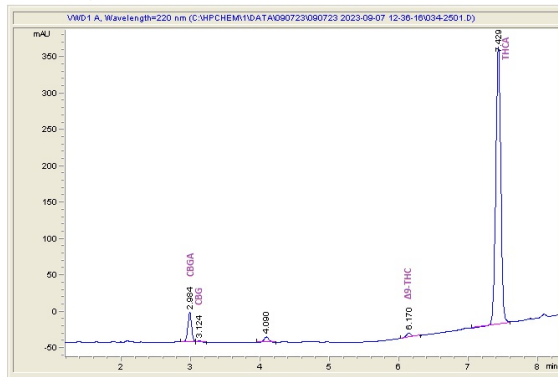

Rogue River Organics

Talent, OR 97540

Sample 150-090723-225

Birthday Cake (THCA Hemp)

Batch/Lot # BC644.52

Sample Submitted: 09-07-2023; Report Date: 09-14-2023

Birthday Cake (THCA Hemp)

Plant Material: Flower

Batch/Lot # BC644.52

Chromatogram

Cannabinoid Profile

Cannabinoid Profile by HPLC

0.25%
Delta-9-THC

0.00%
CBD

25.00%
Total Cannabinoids

Cannabinoid	% wt	mg/g
CBGA	1.473	14.73
CBG	0.091	0.91
Delta-9-THC	0.253	2.53
THCA	23.18	231.78
Total Cannabinoids	25.00	250.0
Calculated Total THC	20.58	205.80
Calculated CBD Yield	0.00	0.00
Calculated Total THC = Delta-9-THC + 0.877 * THCA		
Calculated Maximum CBD Yield = CBD + 0.877 * CBDA		